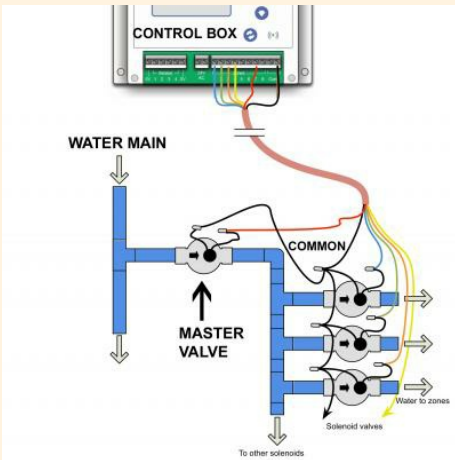

Upgrades to "Smart" Irrigation Controllers

Incentive payments start at \$150 for all customers! The additional incentive, per station beyond the first six stations, has doubled to \$40 for Dedicated Landscape, Multi-

family, Commercial, Industrial, and Institutional customers.

Addition of a Rain or Soil Moisture Shut-Off Switch

Suspend unnecessary irrigation events after rainfall or when soil moisture is already adequate. Customers can receive up to \$100!

Special incentives to upgrade your irrigation system!

Master Valves

Stop unauthorized water use or limit leaks. Receive a reimbursement for the purchase of your device, up to \$100!

Flow Sensors

Measure water flow and detect leaks by adding a flow sensor to your system. Receive a reimbursement up to \$100!